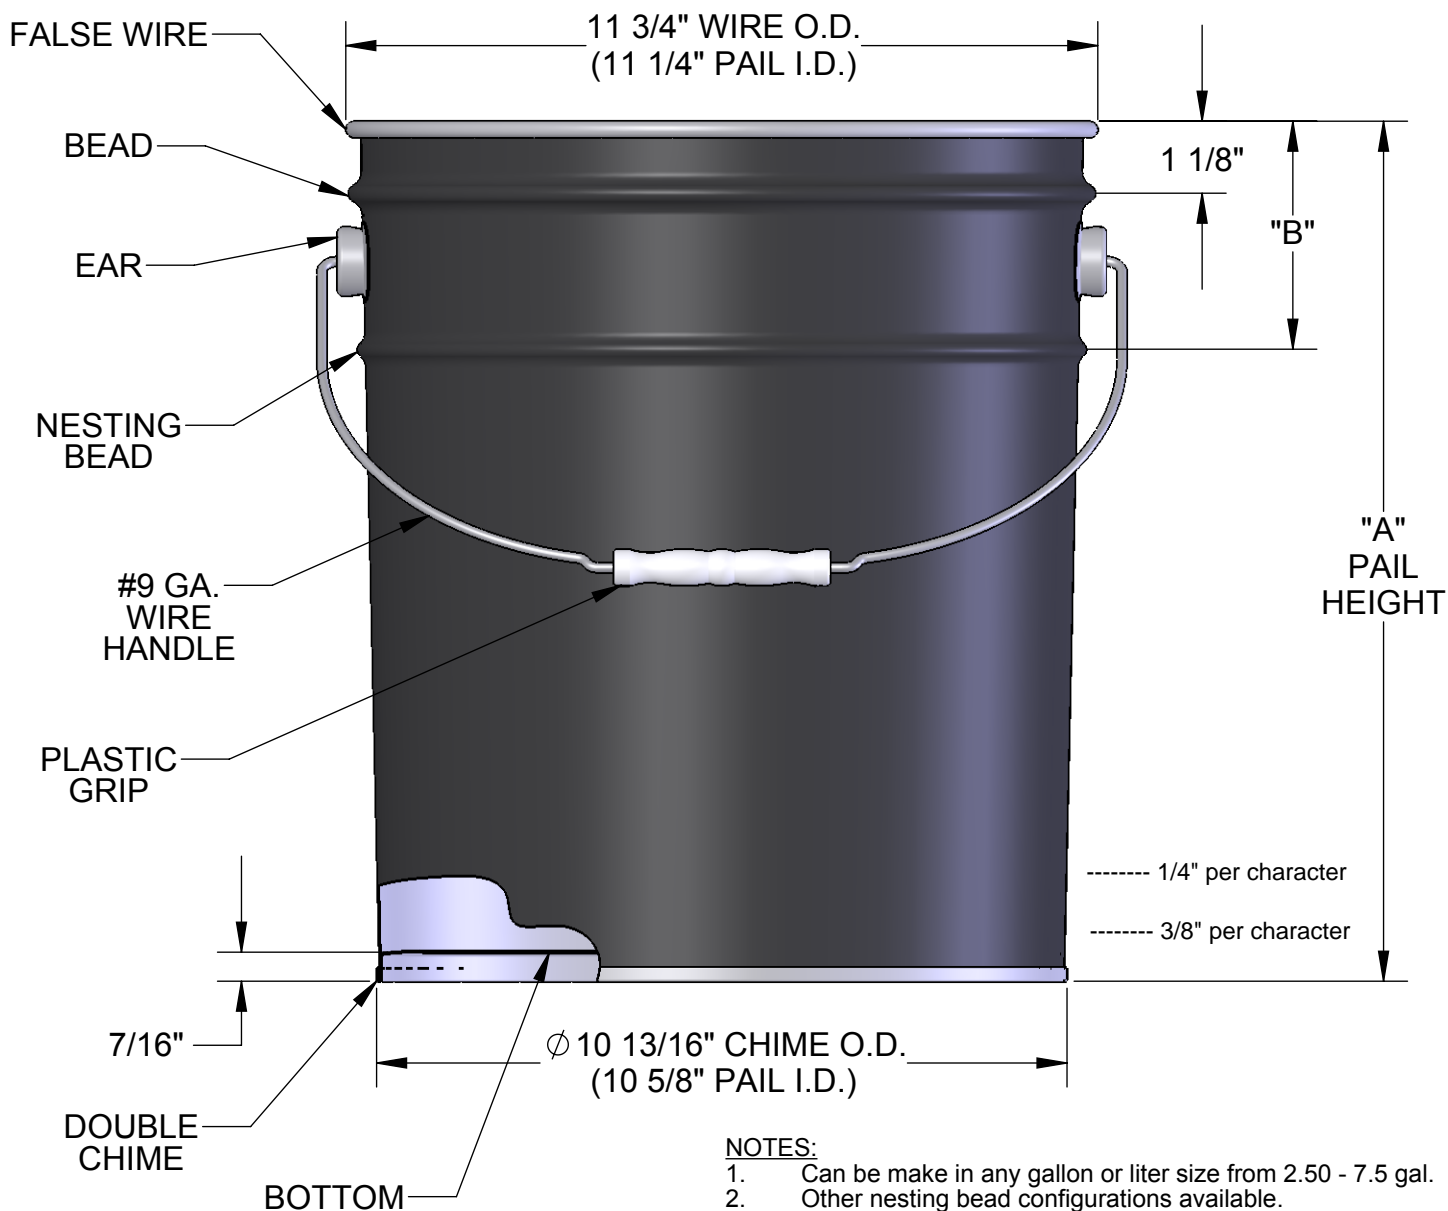

# Open Head Nested Pail

Capacity								
Dimension	2 1/2 gal.	3 gal.	3 1/2 gal.	4 gal.	5 gal.	20 L	6 gal.	7 1/2 gal.
"A"	7 1/8"	8 5/8"	9 5/8"	11 1/8"	13 7/16"	14 7/16"	15 7/8"	19 3/8"
"B"	N/A	N/A	N/A	3 9/16"	3 9/16"	3 9/16"	4 1/8"	3 13/16"